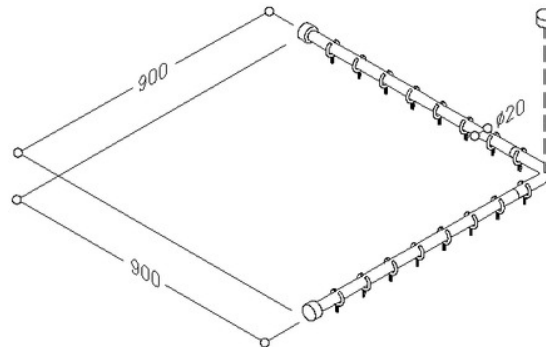

NORMBAU GmbH
Schwarzwaldstraße 15
77871 Renchen/Germany
Telefon +49(0)7843 / 704 - 0
Telefax +49(0)7843 / 704 - 43
www.normbau.de / normbau@allegion.com